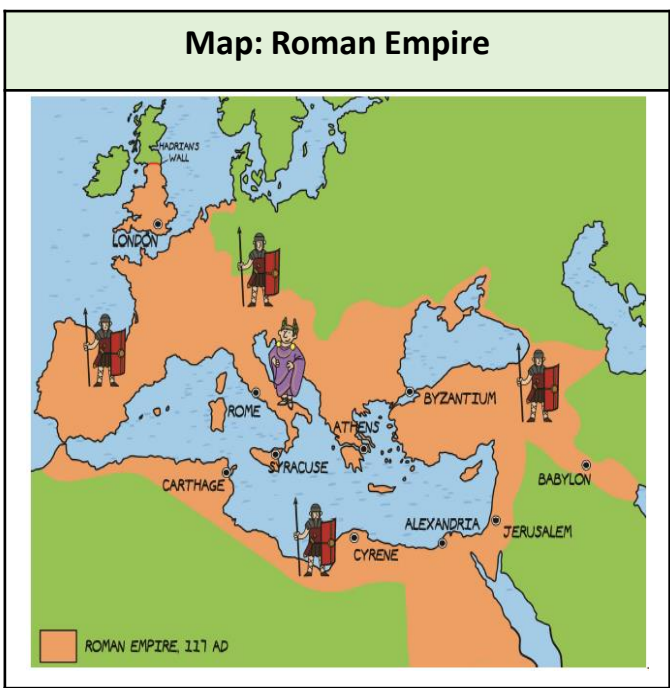

Background Information

Like Ancient Egypt and Ancient Greece, Roman civilisation was very advanced compared with others at that time. The Romans used their technology and large army to spread their empire across Europe and North Africa. At its height, the empire stretched from Britain to the North of Africa and across to the Middle East.

What? (Key vocab)	
Spelling	Definition
Army	the army consisted out of 30 legions. Each legion was divided into cohorts and each cohort divided into centuries. In each century there were a hundred soldiers which were led by a centurion.
Basilica	a building where council meetings were held.
Empire	a group of territories or peoples under one ruler the Roman empire or a country whose ruler is called an emperor.
Forum	used as meeting and market place by the Romans.
Hadrian's Wall	A wall built by the Romans, which stretched from one coast to the other with lots of Roman forts and soldiers to guard it in order to keep the Caledonians (Scots) out.

Who?	
Boudicca	- Head of the Iceni tribe when her husband died - Led a rebellion against the Roman army
General Agricola	Responsible for much of the Roman conquest of Britain
Julius Caesar	- Conquered Gaul - Led expeditions to Germany and Britain